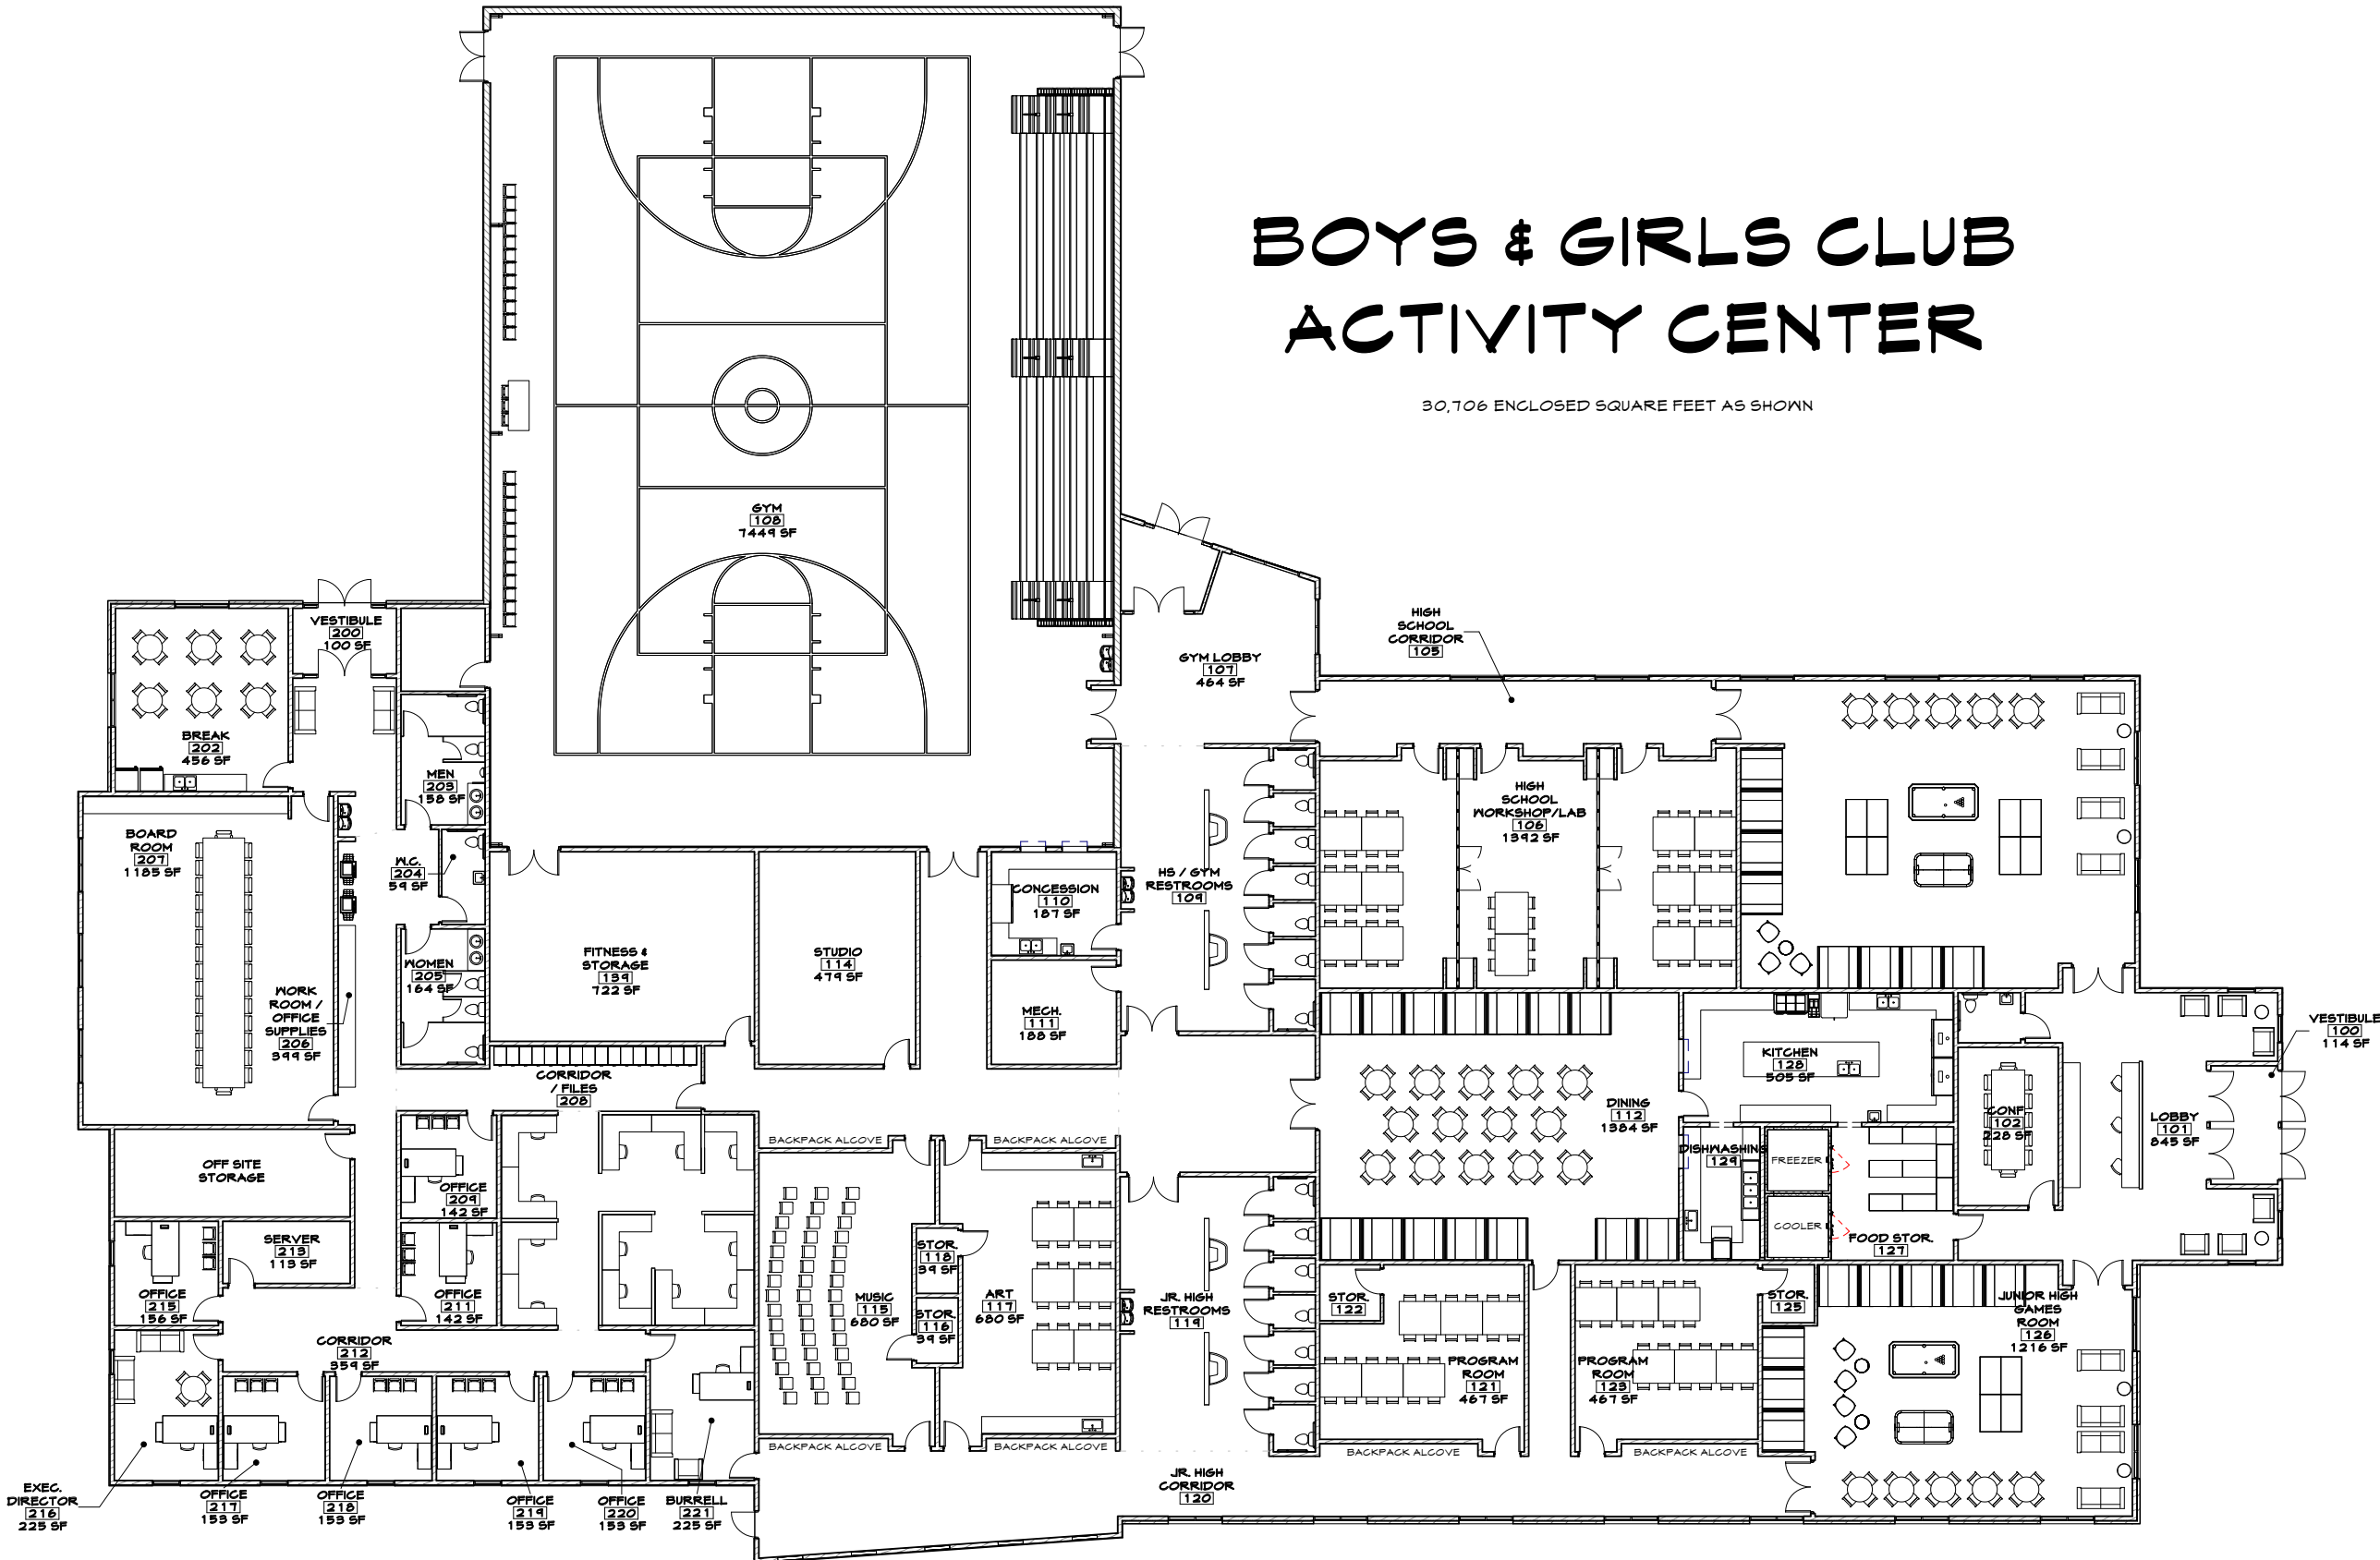

BOYS & GIRLS CLUB ACTIVITY CENTER

30,706 ENCLOSED SQUARE FEET AS SHOWN

1
60.7 FIRST FLOOR PLAN
1" = 10'-0"